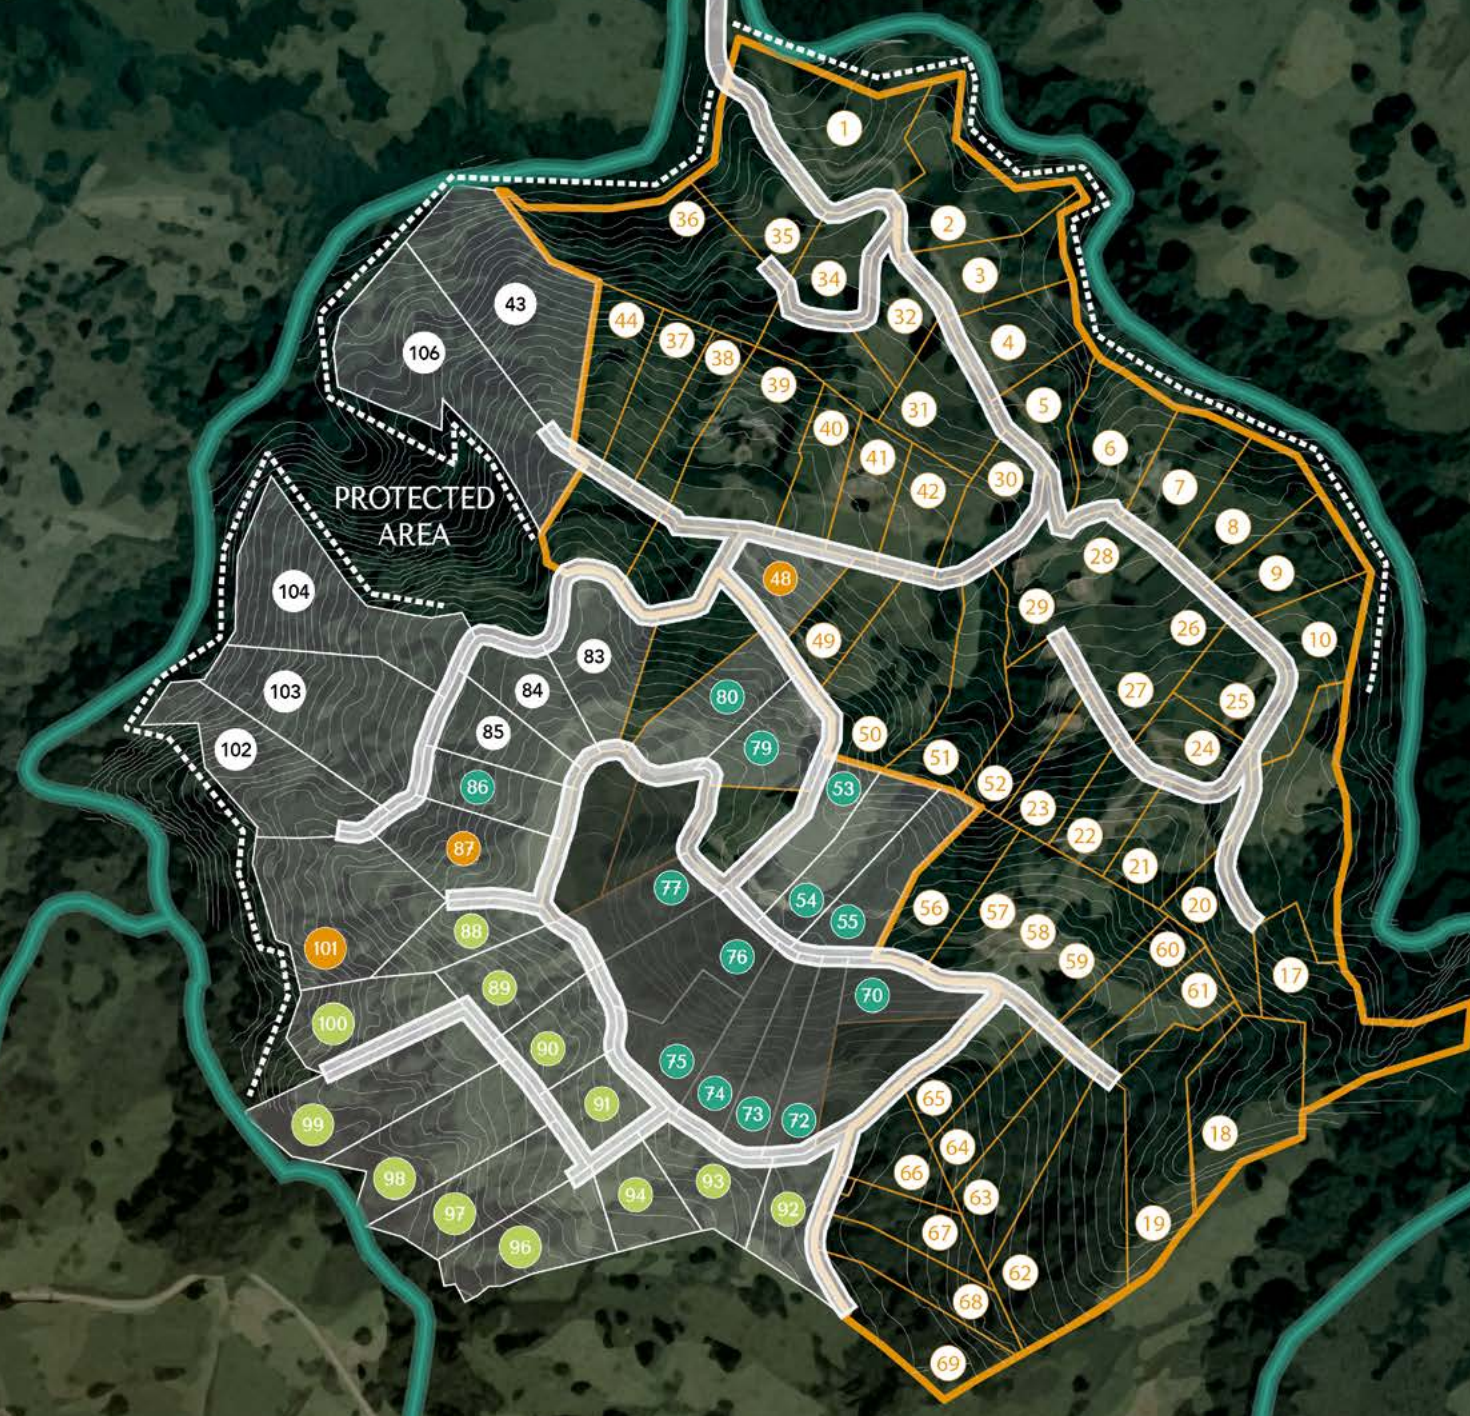

Yugen

VIEW OF TENORIO VOLCANO
VISTA DEL VOLCÁN TENORIO

VIEW OF MIRAVALLES VOLCANO
VISTA DEL VOLCÁN MIRAVALLES

VIEW OF ARENAL VOLCANO
VISTA DEL VOLCÁN ARENAL

LAKE ARENAL
LAGUNA DEL ARENAL

TO "TRONADORA" & "TILARÁN"
HACIA "TRONADORA" & "TILARÁN"

36 lots all emerging from the heart of this indescribable place, have been set into proper planning to evolve as unrepeated settings to create life-changing mementos for those who seek real connection and better living.

- PHASE 1 - VENDUE
- ## VENDU
- ## TERRAINS - VEUS SUR LA FORÊT ET LE LAC
- ## TERRAINS - VEUS PANORAMIQUE SUR LE LAC
- ## LOTES - VUE SUR LA FORÊT

FIND YOUR LOT ON THE MAP

Terrain	Surface (f ²)
43	0
48	5.9733,29
53	62.326,1
54	70.595,58
55	77.549,16
70	55.100,47
72	56.697,17
73	54.391,77
74	56.978,9
75	67.957,95
76	92.323,52
77	59.366,41
79	68.868,78
80	81.264,71
83	92.259,16
84	61.477,34
85	58.778,52
86	58.647,55

ENVIRONS

TILARÁN - LAC ARENAL

CASCADES

RIVIÈRE TRONADORA

VOLCAN ARENAL

ZONE DE CONSERVATION

ENVIRONS

AU-DELÀ DES MOTS